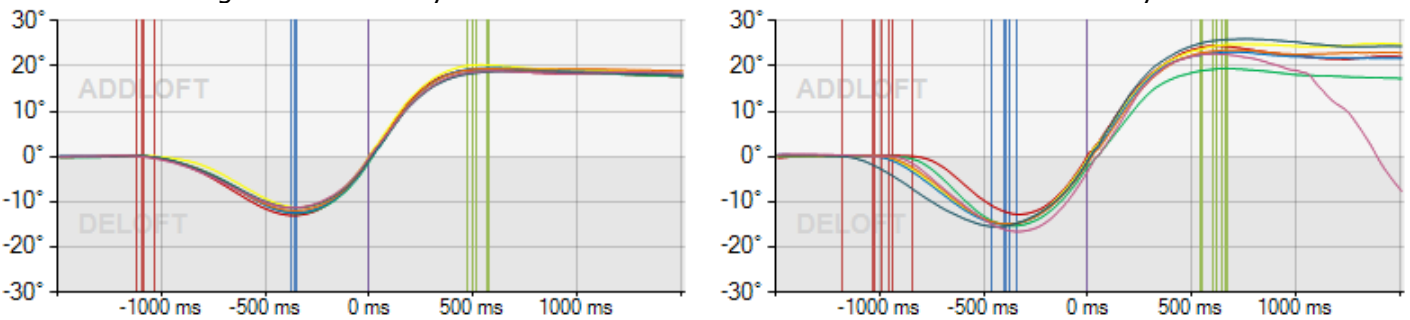

Your Loft/Deloft Consistency (Angle)