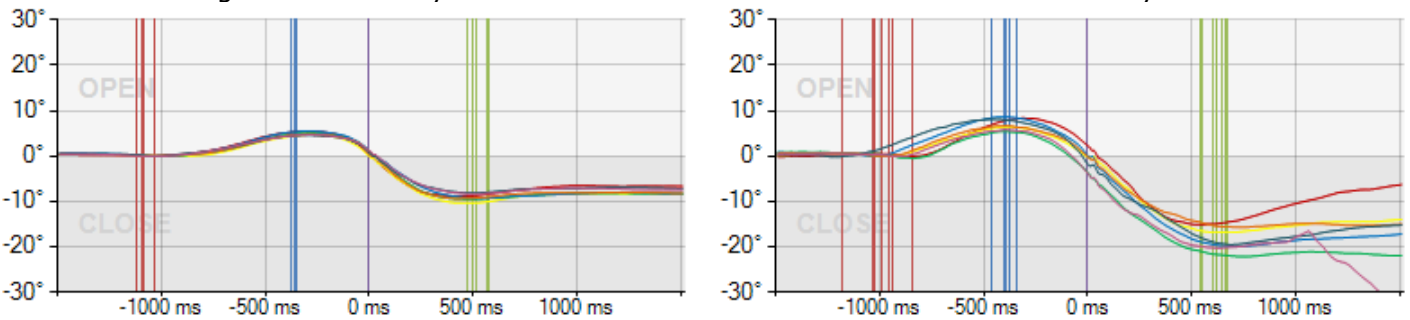

ZENIO Session Report

Your Open/Close Consistency (Angle)