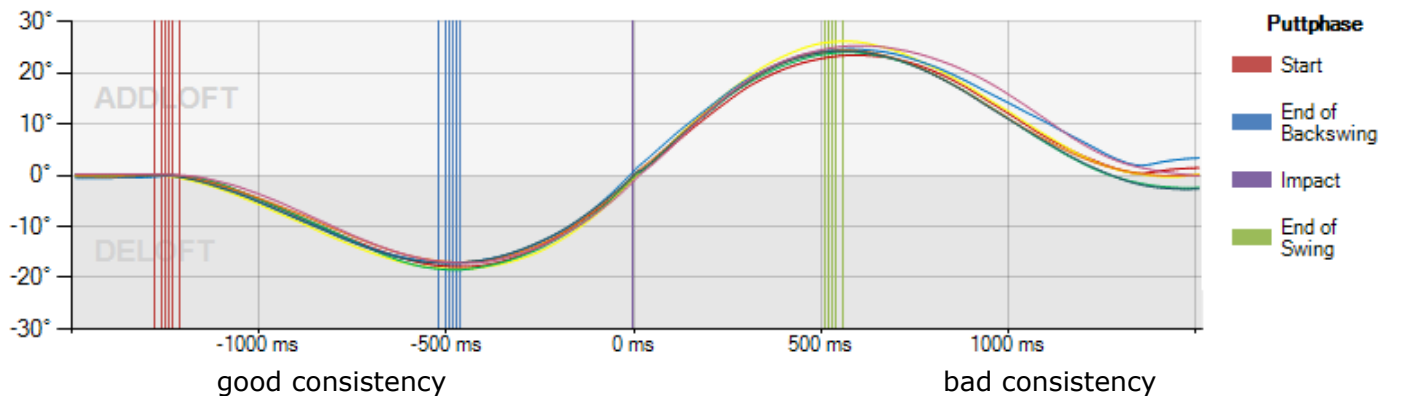

Your Loft/Deloft Consistency (Angle)