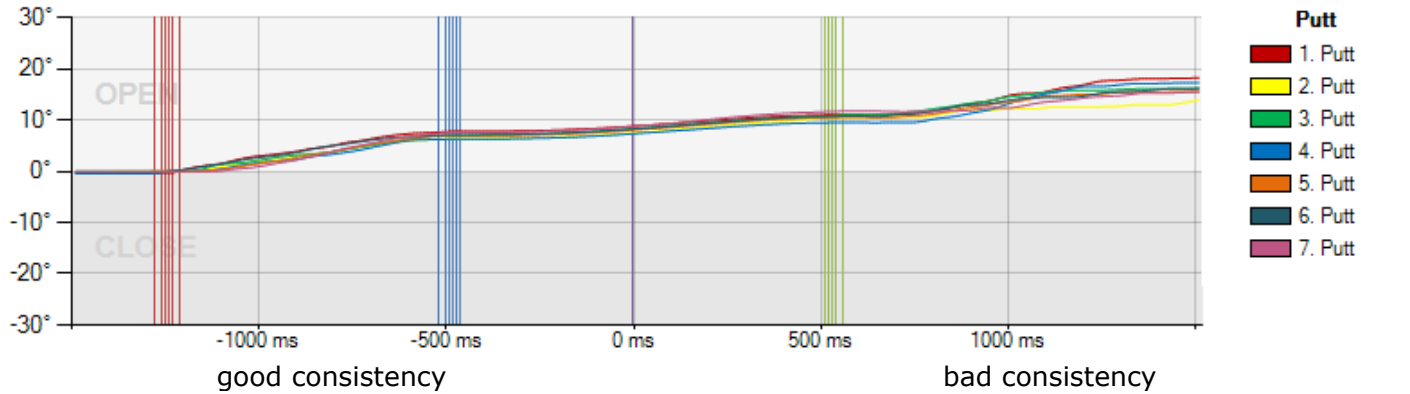

ZENIO Session Report

Your Open/Close Consistency (Angle)